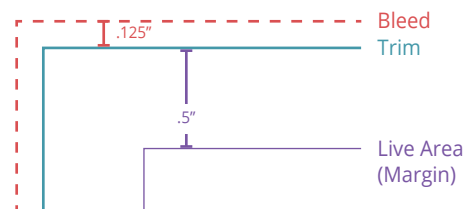

Non-Bleed:
117.475 x 123.825mm

1/4 HORIZONTAL

Non-bleed:
7 x 2.375"

Non-Bleed:
177.8 x 60.325mm

1/4 VERTICAL

Non-bleed:
3.4375 x 4.875"

Non-Bleed:
87.3125 x 123.825mm

1/6 VERTICAL

Non-bleed:
2.25 x 4.57"

Non-Bleed:
57.15 x 116.078mm

If you have any questions about acceptable file formats, please contact our publisher or your sales representative.

Diane DePaul, Publisher
ddepaul@inda.media

SIZE

Your sales representative should supply you with your ad size. All ad sizes in inches.

COLOR

All ads should be supplied in either CMYK (Cyan, Magenta, Yellow & Black) or Grayscale (Black & White) color mode. RGB and PMS spot colors should not be used. Any elements not set as CMYK or Grayscale will be automatically converted to the appropriate color mode in our ad processing system. This may cause a change in the appearance of the images.

Bleed - .125" outside of trim.

Bleed is the printable area outside the trim line that will be cut away during the printing process to ensure a background color or graphic will run off the edge with no visible margin on the outside edge.