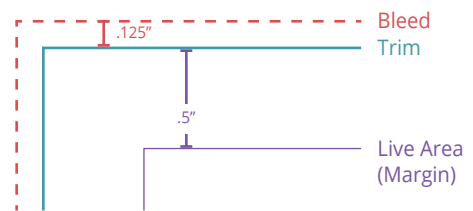

1/3 HORIZONTAL

Non-bleed:
4.625 x 4.875"

Non-Bleed:
117.475 x 123.825mm

1/3 VERTICAL

Non-bleed:
2.1875 x 9.5"

Non-Bleed:
55.5625 x 241.3mm

1/4 HORIZONTAL

Non-bleed:
7 x 2.375"

Non-Bleed:
177.8 x 60.325mm

1/4 VERTICAL

Non-bleed:
3.4375 x 4.875"

Non-Bleed:
87.3125 x 123.825mm

1/6 VERTICAL

Non-bleed:
2.25 x 4.57"

Non-Bleed:
57.15 x 116.078mm

If you have any questions about acceptable file formats, please contact our publisher or your sales representative.

Diane DePaul, Publisher
ddepaul@inda.media

SIZE

Your sales representative should supply you with your ad size. All ad sizes in inches.

COLOR

All ads should be supplied in either CMYK (Cyan, Magenta, Yellow & Black) or Grayscale (Black & White) color mode. RGB and PMS spot colors should not be used. Any elements not set as CMYK or Grayscale will be automatically converted to the appropriate color mode in our ad processing system. This may cause a change in the appearance of the images.

Bleed - .125" outside of trim.

Bleed is the printable area outside the trim line that will be cut away during the printing process to ensure a background color or graphic will run off the edge with no visible margin on the outside edge.